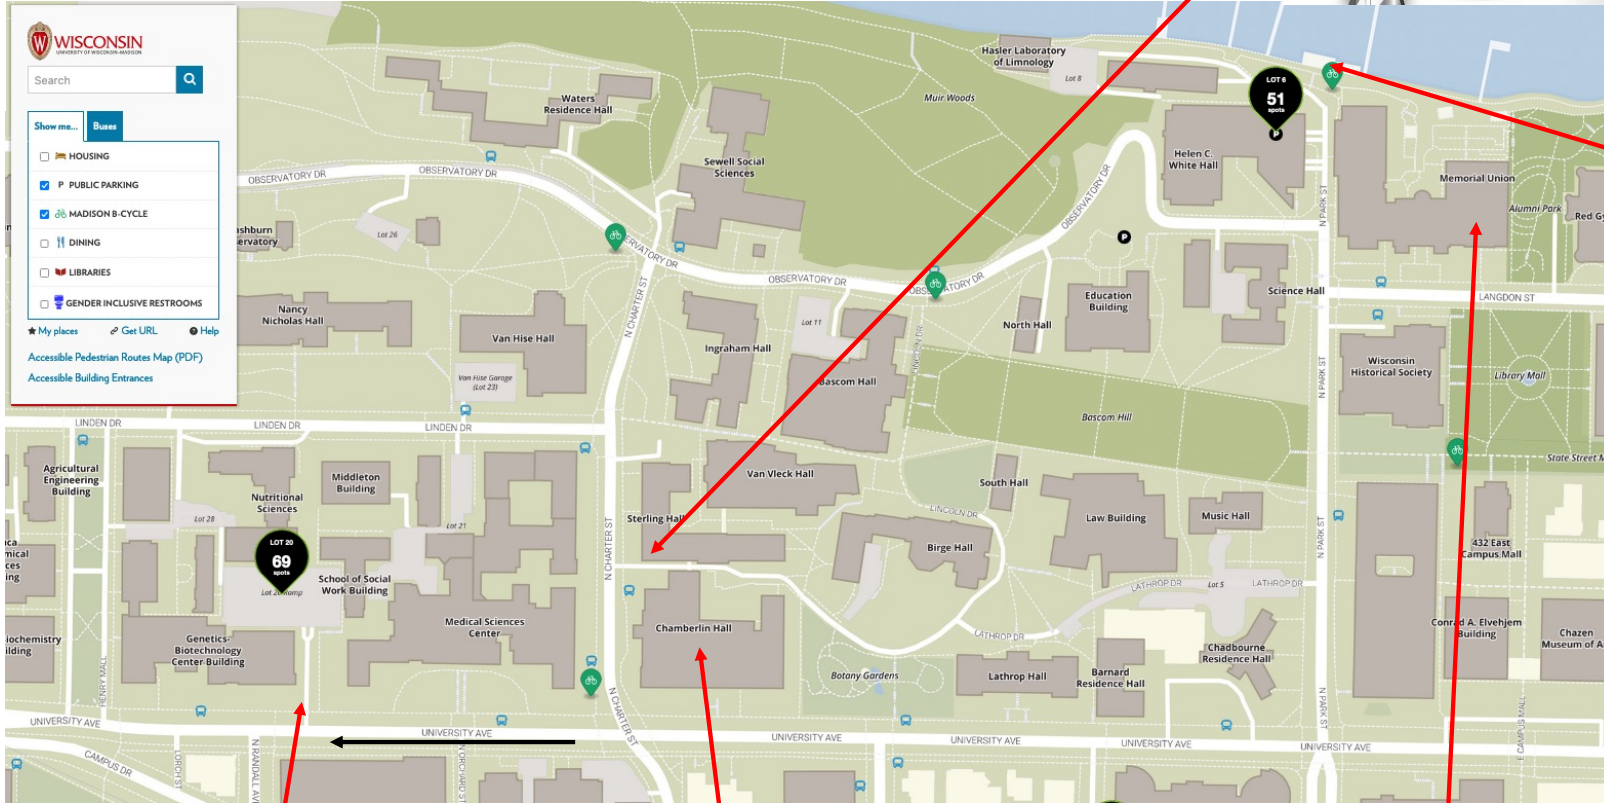

Original

- Pdf version -

<https://map.wisc.edu/>

Workshop in room B343 Sterling Hall
475 North Charter St
SW corner of the basement
Doors open at 6:30 AM. Meeting starts at 7:00 AM (!)

Closest parking ramp
(Note: University is
1-way, going west)

Dept of Physics
Chamberlin Hall

Reception (Tues night)
& Dinner (Thurs night)
Old Madison Room, 3rd Floor, Memorial Union

Canoeing
(Weds evening)
Memorial Union

<https://map.wisc.edu/>

Workshop in room B343 Sterling Hall
475 North Charter St
SW corner of the basement